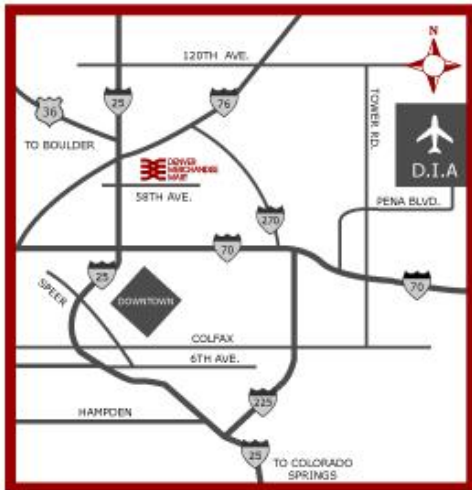

Location: Denver Merchandise Mart

451 East 58th Avenue

Denver, Colorado 80216

Shecky's: (212) 242-2566

*The Plaza is at the center of the Denver Merchandise Mart Complex.

*The Denver Merchandise Mart Complex is located 10 minutes north of downtown Denver, Colorado, at I-25 and 58th Avenue, Exit #215, and is 30 minutes from Denver International Airport (DIA)

DIRECTIONS:

The North

- Take Interstate 25 South to exit #215 (58th Avenue), and turn left onto 58th Avenue.

The South

- Take Interstate 25 North to exit #215 (58th Avenue), and turn right onto 58th Avenue.

The East

- Take Interstate 70 West to Interstate 25 North. Take exit #215 (58th Avenue), and turn right onto 58th Avenue.

The West

- Take Interstate 70 East to Interstate 25 North. Take exit #215 (58th Avenue), and turn right onto 58th Avenue.

Average rate: Single/Double \$89

Radisson North Denver

(303) 451-1002

Located at I-25 and 120th Ave.

Average rate: Single/Double \$92

Double Tree Hotel Denver North

(303) 427-4000 or (877) 387-8277

Located at Hwy-36 and Sheridan