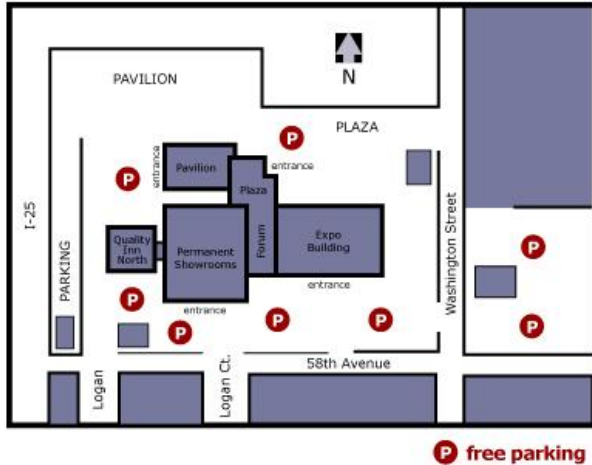

Location: Denver Merchandise Mart

451 East 58th Avenue

Denver, Colorado 80216

Shecky's: (212) 242-2566

*The Plaza is at the center of the Denver Merchandise Mart Complex.

*The Denver Merchandise Mart Complex is located 10 minutes north of downtown Denver, Colorado, at I-25 and 58th Avenue, Exit #215, and is 30 minutes from Denver International Airport (DIA)

DIRECTIONS:

The North

- Take Interstate 25 South to exit #215 (58th Avenue), and turn left onto 58th Avenue.

The South

- Take Interstate 25 North to exit #215 (58th Avenue), and turn right onto 58th Avenue.

The East

- Take Interstate 70 West to Interstate 25 North. Take exit #215 (58th Avenue), and turn right onto 58th Avenue.

The West

- Take Interstate 70 East to Interstate 25 North. Take exit #215 (58th Avenue), and turn right onto 58th Avenue.

PARKING:

See Map for Parking (P stands for Parking @ Denver Merchandise Mart)

HOTELS:

Comfort Inn Central (formerly Quality Inn North)

Annexed to the Mart

(800) 842-4415 or (303) 297-1717

Average rate: Single \$104/Double \$114